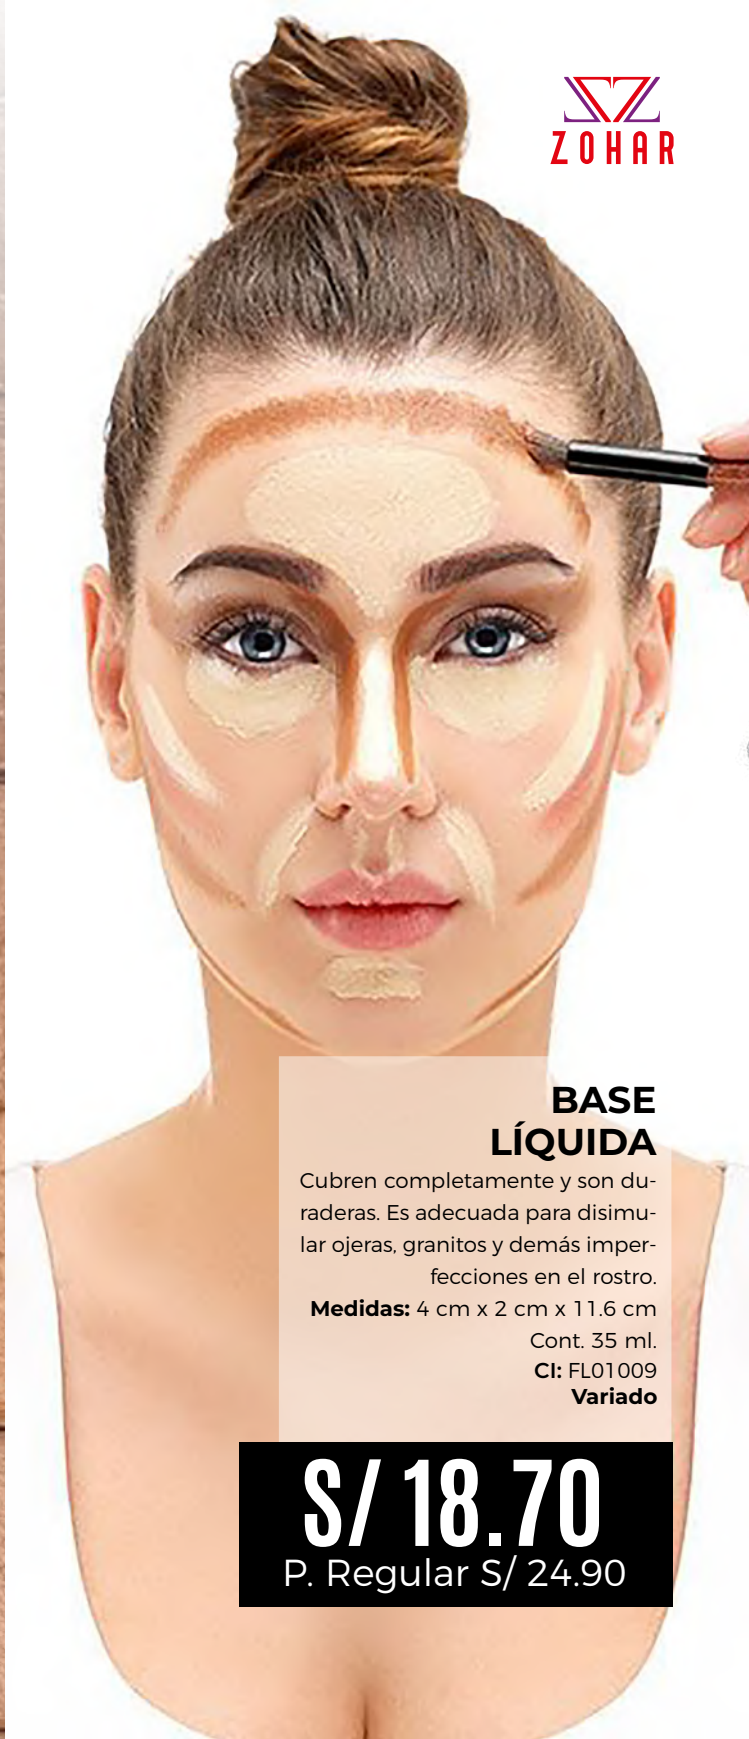

BASE LÍQUIDA

Cubren completamente y son duraderas. Es adecuada para disimular ojeras, granitos y demás imperfecciones en el rostro.

Medidas: 4 cm x 2 cm x 11.6 cm

Cont. 35 ml.

CI: FL01009

Variado

S/ 18.70

P. Regular S/ 24.90